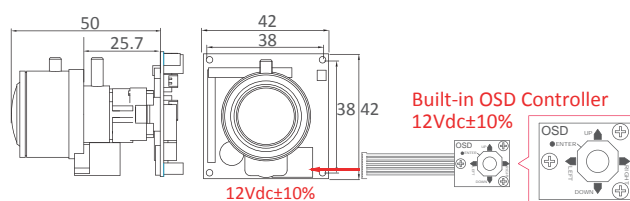

Tol:±0.5 Unit:mm

SPECIFICATIONS

MTC-WD202V38		
TV System	PAL	NTSC
Image Sensor	1/3" SONY Double-speed (Double-density) CCD	
Number of Total Pixels	795(H)x596(V)	811(H)x508(V)
Resolution	Color Mode: 540TVL, B/W Mode: 560TVL	
Minimum Illumination	Color:0.1Lux@ F1.2, B/W: 0.01Lux@F1.2, Sense-up: 0.001Lux@F1.2	
Video Output ; Connector	1.0Vp-p Composite, 75Ω	
Wide Dynamic Range	128X Normal Camera (52dB)	
Signal to Noise Ratio	More than 50dB (AGC off, Weight on)	
Gamma Correction	0.45	
Menu	OSD Control	
Title	TITLE (LOCATION)	
Synchronizing System	Internal	
Automatic Electronic Shutter	AES:1/50(60)~1/120,000 sec. (MANUAL:x256~1/120,000 sec.)	
Automatic Gain Control	HIGH / LOW / OFF	
White Balance	ATW / AWC / MANUAL / OUTDOOR (1800°K~10500°K) / INDOOR (4500°K~8500°K)	
Back Light Compensation	WDR / BLC / OFF	
Flickerless	ON / OFF	
Dynamic Noise Reduction	ON/ OFF (1~32 Level Adjustable)	
Sense Up	AUTO (Limit x2~x256) / OFF	
Digital Day&Night Mode	AUTO / COLOR/ B&W / EXT	
Mirror Mode	NORMAL / MIRROR / VERTICAL / ROTATE	
Motion Detection ; Privacy	ON / OFF (8 Zones, Alarm) ; ON / OFF (8 Zones)	
Automatic IRIS	DC	
Lens Mount	Built-in DC Auto IRIS Lens	
Lens, Angle of View(H)	Standard:f2.8mm~10.5mm/F1.2 Aspherical Auto IRIS Lens/99.5°~27.4° Option:f2.5mm~6.0mm/F1.3 Aspherical Auto IRIS Lens/108.2°~47.6°	
Power Supply ; Consumption	12Vdc±10% ; 2.0W	
Operation ; Storage Temp.	-10°C~50°C ; -20°C~60°C	
Operation ; Storage Humidity	Maximum: RH80% ; RH90%	
Dimensions	42(W)x42(H)mm	
Net Weight	30g	
Accessories Option (Page)	NA	