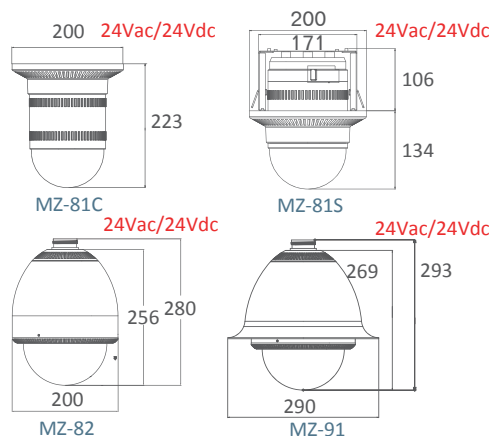

MZ-81C, MZ-81S, MZ-82, MZ-91

- Work great with MZC-EX1000
- With Home Function
- Restore the system automatically after power failure