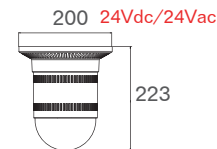

FEATURES

Mechanical IR Cut Filter (ICR)

MZC-WD8136C

MZC-WD8136S

MZC-WD8236

MZC-WD8136C

- ◆ 1/4" 36x WD D/N Speed Dome Camera
- ◆ Built-in Sony FCB-EX1010 Zoom Module
- ◆ 530TVL/ 1.0Lux@F1.6
- ◆ On-Screen Display
- ◆ 120dB Max Wide Dynamic Range
- ◆ Mechanical IR Cut Filter

MZC-WD8136S

- ◆ 1/4" 36x WD D/N Speed Dome Camera
- ◆ Built-in Sony FCB-EX1010 Zoom Module
- ◆ 530TVL/ 1.0Lux@F1.6
- ◆ On-Screen Display
- ◆ 120dB Max Wide Dynamic Range
- ◆ Mechanical IR Cut Filter

MZC-WD8236

- ◆ 1/4" 36x WD D/N Speed Dome Camera
- ◆ Built-in Sony FCB-EX1010 Zoom Module
- ◆ 530TVL/ 1.0Lux@F1.6
- ◆ On-Screen Display
- ◆ 120dB Max Wide Dynamic Range
- ◆ Mechanical IR Cut Filter

Tol: ±0.5 Unit:mm