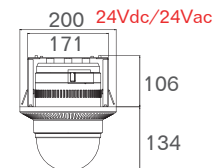

FEATURES

Mechanical IR Cut Filter (ICR)

MZC-WD8136C

MZC-WD8136S

MZC-WD8236

MZC-WD8136C

- ◆ 1/4" 36x WD D/N Speed Dome Camera
- ◆ Built-in Sony FCB-EX1010 Zoom Module
- ◆ 530TVL/ 1.0Lux@F1.6
- ◆ On-Screen Display
- ◆ 120dB Max Wide Dynamic Range
- ◆ Mechanical IR Cut Filter

MZC-WD8136S

- ◆ 1/4" 36x WD D/N Speed Dome Camera
- ◆ Built-in Sony FCB-EX1010 Zoom Module
- ◆ 530TVL/ 1.0Lux@F1.6
- ◆ On-Screen Display
- ◆ 120dB Max Wide Dynamic Range
- ◆ Mechanical IR Cut Filter

MZC-WD8236