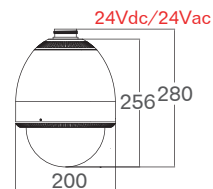

MZC-WD8236

- 1/4" 36x WD D/N Speed Dome Camera
- Built-in Sony FCB-EX1010 Zoom Module
- 530TVL/ 1.0Lux@F1.6
- On-Screen Display
- 120dB Max Wide Dynamic Range
- Mechanical IR Cut Filter