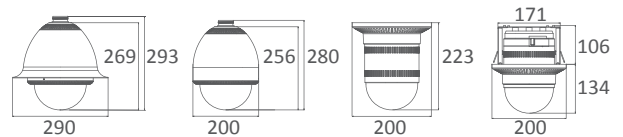

### FEATURES

Mechanical IR Cut Filter (ICR)

Option:

**MZC-WD91IR36DN, MZC-WD82IR36DN  
MZC-WD81IR36DNC, MZC-WD81IR36DNS**

- 36x D/N Speed Dome Camera
- 1/4" Sony CCD Sensor ; 610TVL
- Color:0.1Lux@F1.6, B/W:0.05Lux@F1.6, Sense-up:0.0001Lux@F1.6
- Optical 36x, Digital 16x, Total 576x
- Auto Focus & Auto IRIS Zoom Lens
- Powerful 128x WDR
- Multi-language OSD Setting Menu
- Anti-Headlight (HLC) & Fog Reduction
- Digital Image Stabilizer (DIS)
- 3D Noise Reduction & Sense Up (256x) Functions
- Privacy Mask & Motion Detection Function
- 255 Preset Points
- Auto Restore System after Power Failure