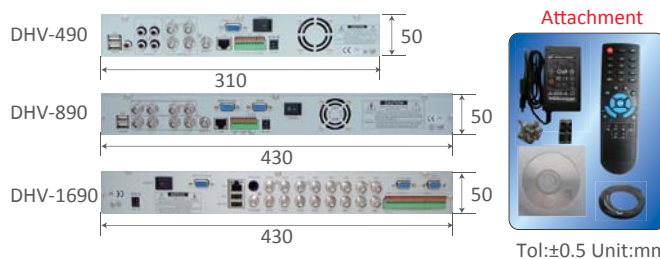

- ◆H.264 Compression Format
- ◆Easy Operation on OSD (Graphics), Support R/C and/or Mouse control
- ◆Diversity of Recording Type (Schedule/Manual/Alarm/Motion)
- ◆Convenient USB Master Backup and Software Update
- ◆High Storage Capacity (Max.: 2 SATA HDD ※Optional)
(1 SATA HDD Optional)(Only DHV-490)
- ◆Powerful USB Connections (USB Flash Memory, USB HDD, USB Mobile DVD-RW)
- ◆Support 3GPP (Mobile Phone /PDA), PTZ Control
- ◆Support Video Privacy Mask (each camera 4 area)
- ◆Easy to backup video to AVI, Mpeg4, H.264 format
- ◆VGA Output resolution support 800x600@60Hz to 1920x1080@60Hz