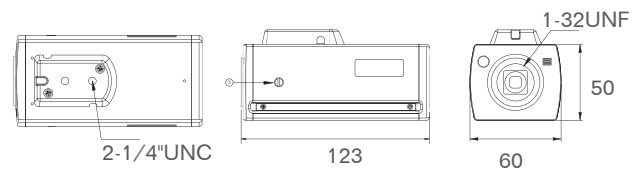

MTC-004

FEATURES

MTC-004

- ◆ High quality dummy camera
- ◆ Could be used with real camera
- ◆ Low cost to connect system
- ◆ Can be installed everywhere
- ◆ As a real camera to against crime activities
- ◆ Attach anchors to install easily.

Tol: ±0.5 Unit:mm

ATTACHMENT

- Dummy Camera X 1
- Dummy Lens X 1
- Bracket X 1
- 30 cm (1 feet) Coaxial Cable X 1

DIMENSIONS

Model	MTC-004
Operation Temperature	-20° C~+60° C
Weight	350g
Dimension(mm)	60(W)x50(H)x123.8(L)mm